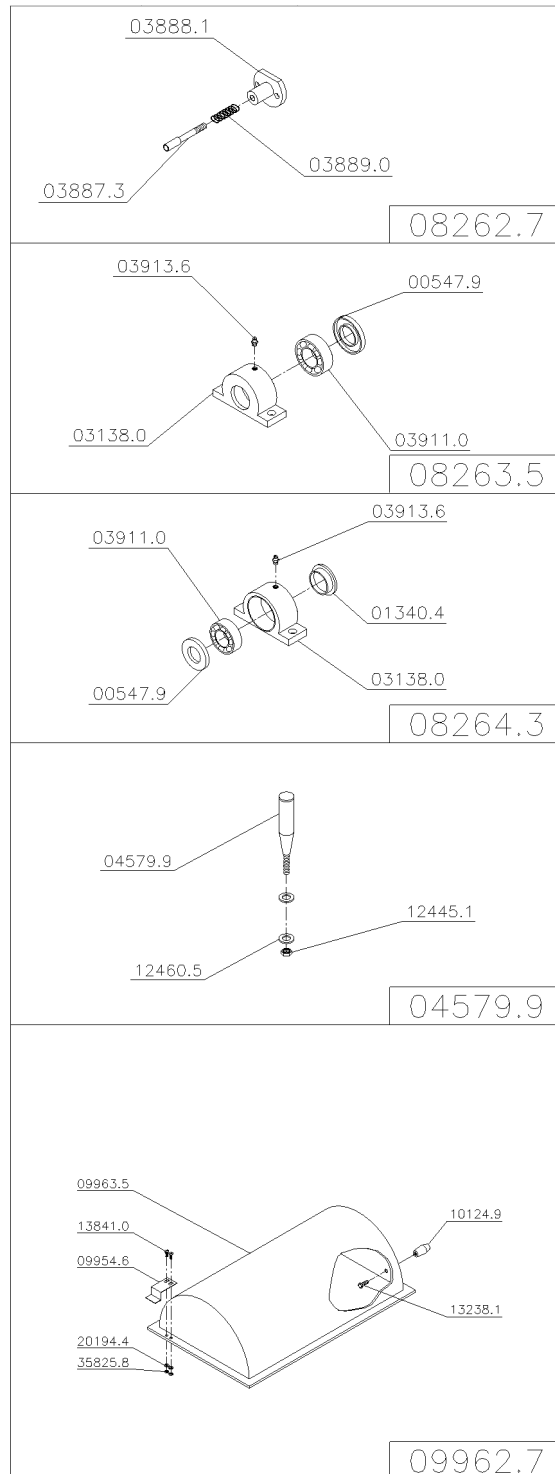

Parts Breakdown

Model MM-BR-0050 13153

Parts Breakdown

Model MM-BR-0050 13153

Parts Breakdown

Model MM-BR-0050 13153

Item No.	Description	Position	Item No.	Description	Position	Item No.	Description	Position
27686	PFS SEX UNC1/4x3/4 RTZB for 13153	00030.2	38395	PFS M8x10 DIN 933 ZB for 13153	03196.8	38378	MANC.TANQ.COMPL.ESQ. for 13153	08263.5
38388	PFS SEX UNC1/4x1 RTZB for 13153	00035.3	16403	Washer L 3/8 Stainless Steel for 13153	03213.1	38380	MANC.TANQ.COMPL.DIR. for 13153	08264.3
30257	Nut UNC 1 4 ZB for 13153	00037.0	38339	Moving Pulley for 13153	03217.4	65887	Cord 3x1mm2 C/PGRE 2PC1PR for 13153	09102.2
38119	Washer L 1 2 ZB for 13153	00038.8	38343	Bearing for 13153	03229.8	38404	Nut M4 DIN 934 for 13153	09205.3
30029	Pression Rivet AD-423-S for 13153	00045.0	27696	Nylon Cover CN 4478 for 13153	03678.1	38384	Tampa do Tanque Completa for 13153	09962.7
38411	PCA SEX W 1/2" ZB for 13153	00051.5	38335	Moving Gear Z-57 for 13153	03862.8	38385	Lid for 13153	09963.5
16394	Switch 14123 - A1B1E3Q for 13153	00086.8	38329	Eixo do Tanque In for 13153	03865.2	38406	Chapa Protecao da Chave for 13153	10018.8
38176	PFS ACC UNC1/4x7/8 RTF for 13153	00091.4	38396	Tanque for 13153	03869.5	38407	Switch MG-2607IR/E3 for 13153	10058.7
30234	Washer L 1/4x1 6 ZB for 13153	00100.7	38349	Lateral Esquerda (C.Martel) for 13153	03874.1	38386	Cover Handle for 13153	10124.9
30270	Washer L 3 8 ZB for 13153	00101.5	38354	Lateral Direita (C.Martel) for 13153	03875.0	38336	Side Closing for 13153	10229.6
38415	PCA SEX UNC 5/16" ZB for 13153	00107.4	38347	Support Pin 1/2x115mm W/Z for 13153	03876.8	38055	Nut M5 DIN 934 Stainless Steel for 13153	10471.0
30258	Washer L 5/16 ZB for 13153	00119.8	38397	Suporte Motor (C.Martel) for 13153	03877.6	38371	CH.EL.14227 A1B1E3Q C/Cap for 13153	10561.9
38416	PFS SEX UNC3/8x1.1/4 RTZB for 13153	00122.8	38358	HAS.SUP.MOT.1/2x300mm C/Z for 13153	03878.4	16413	Switch Protector for 13153	10601.1
30186	Wire Passer Molde 0922231 for 13153	00218.6	38325	Left Mixing Arm for 13153	03879.2	16414	Electronic Switch 14227 A1B1E3Q for 13153	10602.0
38340	Fiber Washer for 13153	00277.1	38323	Right Mixing Arm for 13153	03880.6	38352	Tanque for 13153	10607.0
38372	Screw ASC UNC1/4" x 1/2" F for 13153	00290.9	38324	Central Mixing Arm for 13153	03881.4	38408	Chave L/D MG-2607IR FUR. for 13153	10640.2
38066	Washer L 5/16 INOX for 13153	00387.5	38376	Lock Pin for 13153	03887.3	AG026	PFS M3x1 0 DIN 7985 ZB for 13153	10806.5
38547	Rivet for 13153	00504.5	16405	Lock Bearing for 13153	03888.1	38359	Attention Label for 13153	12339.0
38112	Screw 1 4x5 8 for 13153	00544.4	38377	Mola da Trava for 13153	03889.0	16416	Screw M6x12 DIN 933 Stainless Steel for 13153	12384.6
38374	Retentor 00463BR*(w) for 13153	00547.9	38337	Gear for 13153	03893.8	16419	Washer L.A6 4 125 INOX for 13153	12442.7
38338	Screw UNIC 5/16x5/8 RTZB for 13153	01044.8	38346	Calha Basculante for 13153	03895.4	16421	Screw Nut M8 934 INOX for 13153	12445.1
27692	Insult Term EF-4228 for 13153	01213.0	38398	Gabinete Estrut.(C.Martel) for 13153	03897.0	38281	Screw Nut M6 DIN934 INOX for 13153	12448.6
18948	Belt A 51 for 13153	01247.5	16406	Gabinete Lateral for 13153	03901.2	16422	Screw M8x20 DIN 933 Stainless Steel for 13153	12455.9
38333	Chain for 13153	01270.0	38399	Puxador for 13153	03904.7	16423	Washer L.A8.4 Stainless Steel for 13153	12460.5
38381	Cover for 13153	01340.4	38400	Reforco Gabin.LAT. for 13153	03910.1	65888	Folded 2" x 29.5mm INOX C/Hole 5mm for 13153	13102.4
38353	Sphere with Thread 3/8" for 13153	01643.8	20015	Ball Bearing Comp. 1205 for 13153	03911.0	38086	Screw M8x16 DIN 933 Stainless Steel for 13153	13238.1
38391	Plaqueta de Perigo for 13153	01790.6	38379	Graxeira Reta M.6 for 13153	03913.6	AG027	Chave Seletora Completa for 13153	13745.6
38368	Fio Interno 2x1.5x2000mm for 13153	01834.1	38373	Motor Pulley for 13153	03926.8	38345	Nut Sex. W 1/2" Stainless Steel for 13153	13772.3
30249	On Off Label for 13153	01844.9	38089	Pre Isolating Terminal for 13153	04285.4	38330	Screw M5x10 DIN 963 Stainless Steel for 13153	13841.0
38557	Screw Nut DIN 934 ZB for 13153	02729.4	38326	Sextavated Screw UNC5/16" x 5/8 RTIN for 13153	04396.6	30047	Nut M4 DIN 934 for 13153	14175.5
27693	Washer L.A8.4 ZB for 13153	02730.8	27700	Screw M8x20 DIN 933 ZB for 13153	04474.1	30347	Sextavated Screw UNC1 4x1 RTIN for 13153	14334.0
38331	DOBRAD.2" INOX C/FUR.D.5mm for 13153	02933.5	38383	Cabo PMC M8 Compl. for 13153	04579.9	30311	Nut SEX. 1 4 Stainless Steel for 13153	14335.9
38393	Screw Nut M3 DIN 934 ZB for 13153	03088.0	38360	PFS M4x30 DIN 7985 ZB for 13153	04909.3	AG028	ARR.L.A15 DIN 125 INOX for 13153	16601.4
18947	Bearing for 13153	03138.0	38350	ARR.L.A15 DIN 125 ZB for 13153	05629.4	AG029	Chave Seletora Completa for 13153	17106.9
38394	PFS M4x20 DIN 7985 ZB for 13153	03140.2	38375	Lock Assembly for 13153	08262.7	38365	ALCA Reforcada M8 RF.1500 for 13153	17449.1